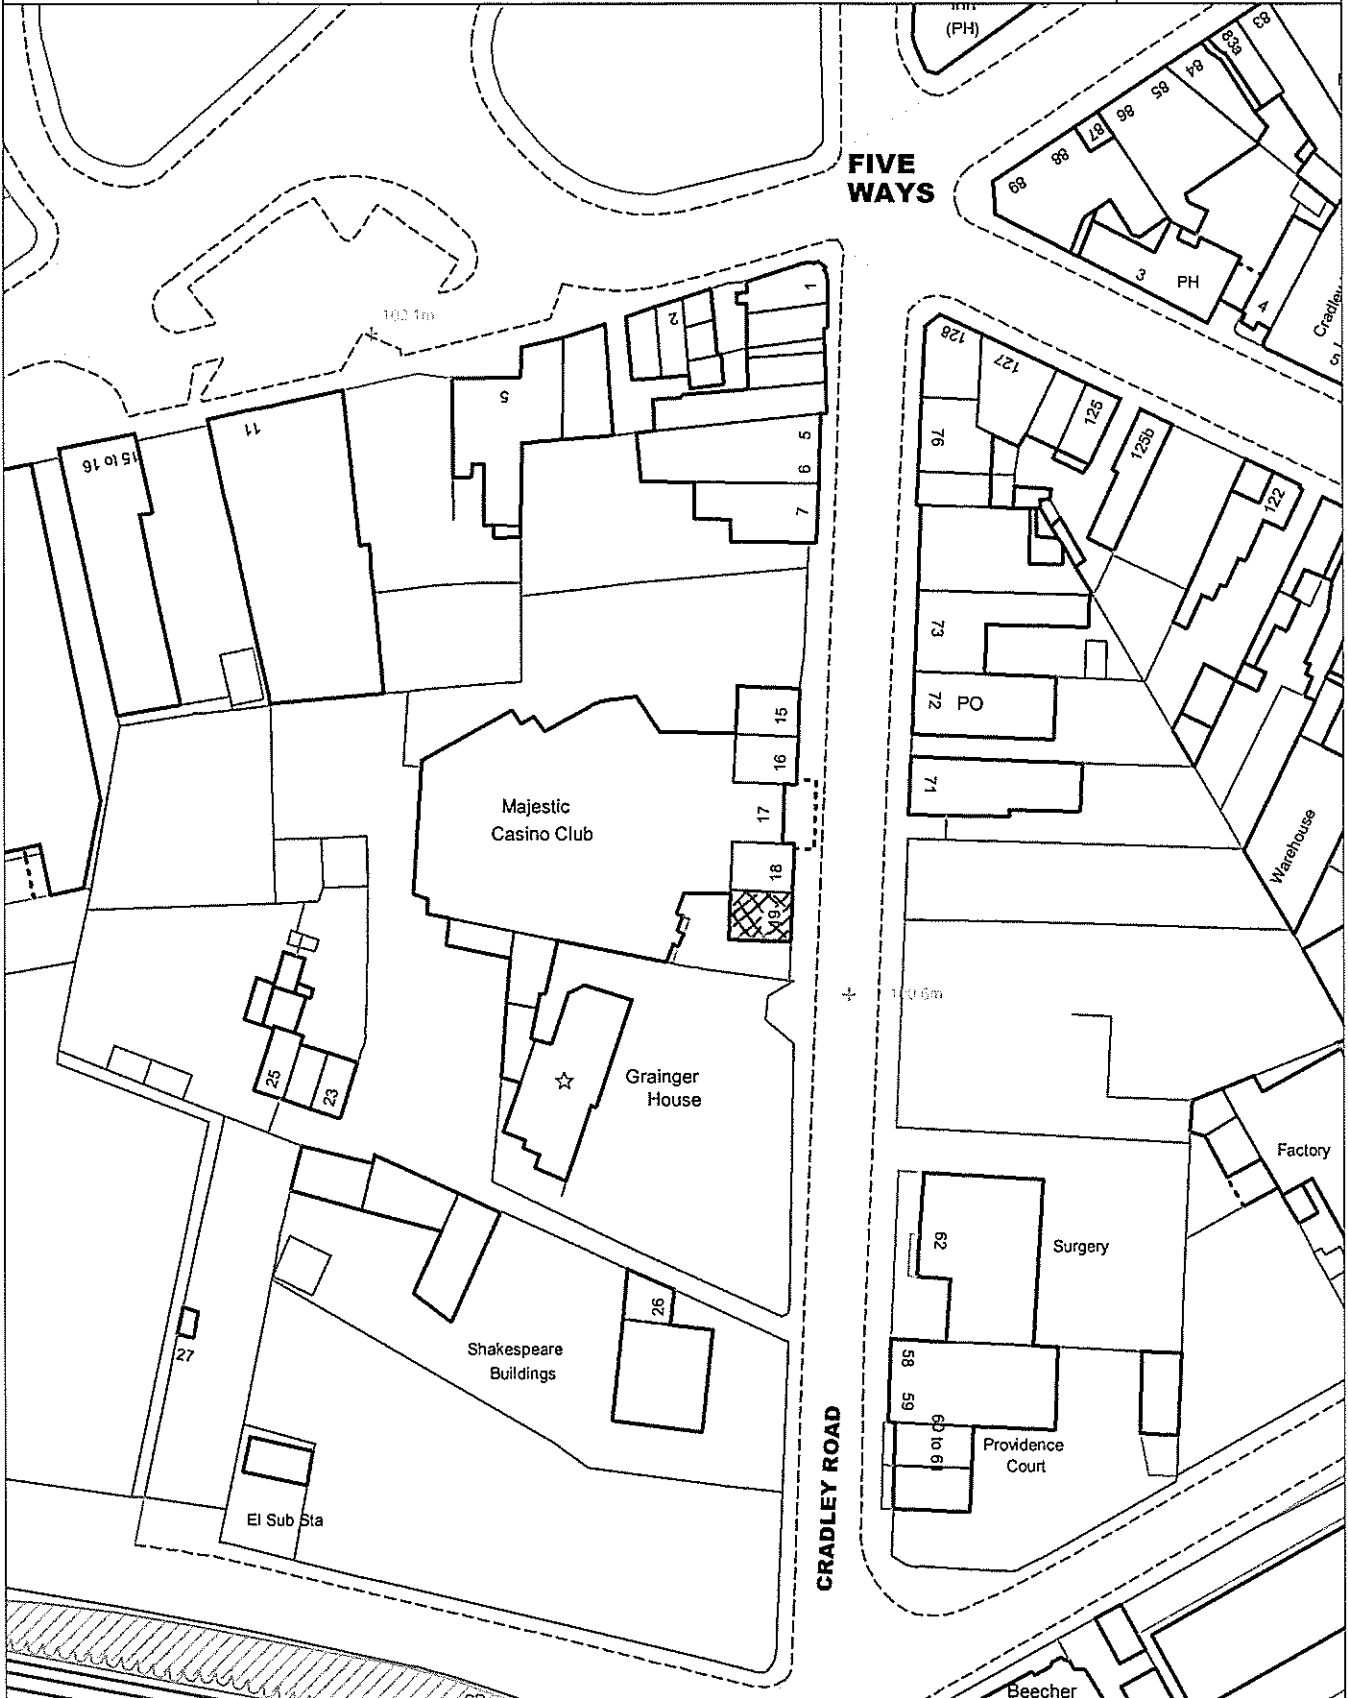

**Location of 19 CRADLEY ROAD**  
CRADLEY HEATH B64 6AQ.

**Map produced on:**

**08/06/2015**

Please note that all information is based on that currently available to Sandwell M.B.C., but may have been collated from a number of sources of varying reliability. The Council is not able to offer any warranty as to the accuracy or completeness of the information provided, and cannot accept any liability for loss or damage arising from the information, except where loss or damage is due to the Council's negligence.

© Crown copyright and database rights 2015  
Ordnance Survey Licence No 100032119  
Unauthorised reproduction infringes Crown Copyright  
and may lead to prosecution or civil proceedings.